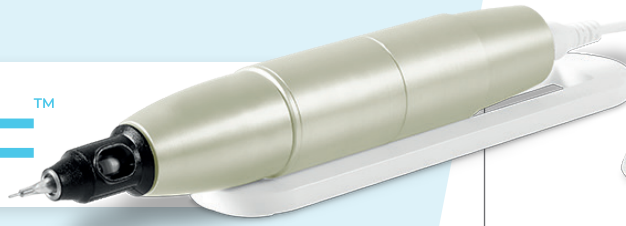

artyst™

Highest power,
lowest price tag
Made in Germany